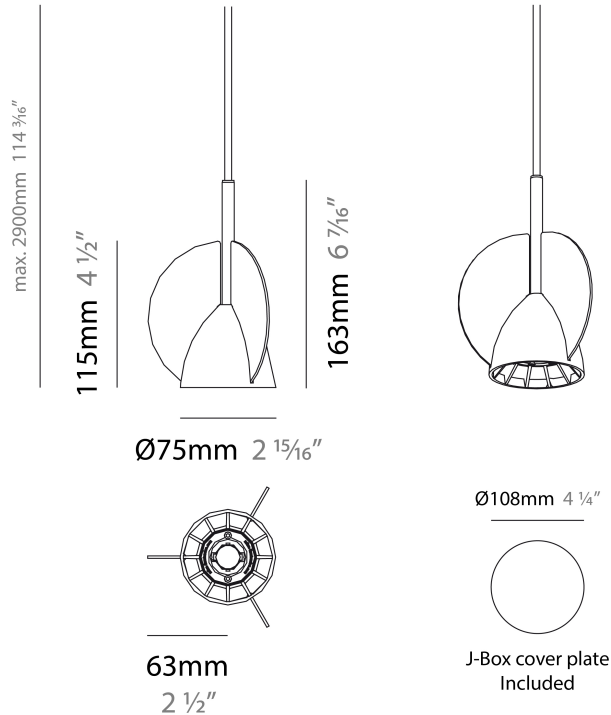

KASK SUSPENSION

D91175

GENERAL

Series: Kask
 Brand: Milan
 Division: Design
 Mounting Type: Suspension
 Mounting Location: Ceiling
 Subcategory: Pendant

PHYSICAL

Diameter (mm): 75
 Diameter (in): 2 ¹⁵/₁₆"
 Height (mm): 163
 Height (in): 6 ⁷/₁₆"
 Max. Overall Height (mm): 2900
 Max. Overall Height (in): 114 ³/₁₆"
 Weight (kg): 1.4
 Weight (lbs): 3
 Fixture Finish: WHI
 Fixture Material: Aluminum
 Cable Details: 2000mm Transparent Cable

ELECTRICAL

Lamp Type: LED
 Total Output Wattage (W): 7
 Dimming: Electronic Low Voltage Dimming
 Input Voltage (V): 120

LED

Number of LEDs: 1
 Color Temperature (°K): 2700
 Nominal Lumen (lm): 560
 CRI: >90 CRI

OPTICAL

RATINGS AND CERTIFICATIONS

Certified By: CSA Certified to UL and CSA Standards
 IP rating: IP20

KASK SUSPENSION

D91176

PROJECT	
TYPE	
NOTES	
QUANTITY	
DATE	

GENERAL

Series: Kask
 Brand: Milan
 Division: Design
 Mounting Type: Suspension
 Mounting Location: Ceiling
 Subcategory: Pendant

PHYSICAL

Diameter (mm): 75
 Diameter (in): 2 ¹⁵/₁₆
 Height (mm): 163
 Height (in): 6 ⁷/₁₆
 Max. Overall Height (mm): 2900
 Max. Overall Height (in): 114 ³/₁₆
 Weight (kg): 1.4
 Weight (lbs): 3
 Fixture Material: Aluminum
 Cable Details: 2000mm Transparent Cable