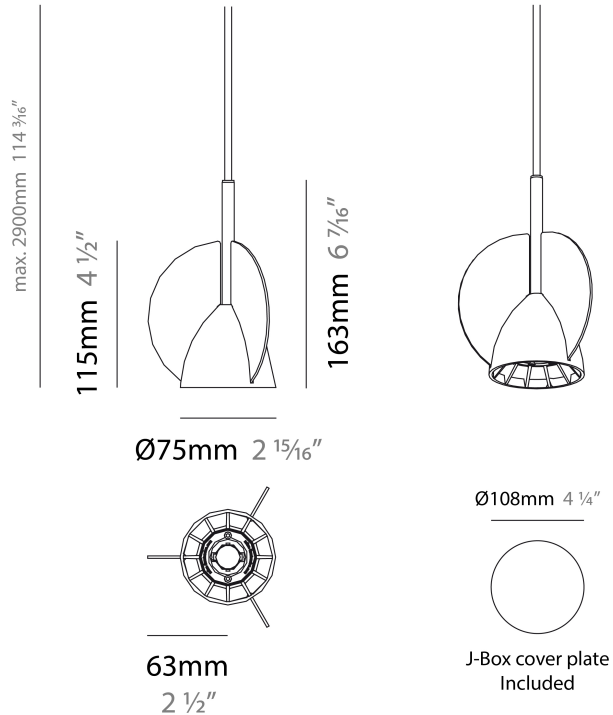

KASK SUSPENSION

D91176

PROJECT	
TYPE	
NOTES	
QUANTITY	
DATE	

GENERAL

Series: Kask
Brand: Milan
Division: Design
Mounting Type: Suspension
Mounting Location: Ceiling
Subcategory: Pendant

PHYSICAL

Diameter (mm): 75
Diameter (in): 2 ¹⁵/₁₆
Height (mm): 163
Height (in): 6 ⁷/₁₆
Max. Overall Height (mm): 2900
Max. Overall Height (in): 114 ³/₁₆
Weight (kg): 1.4
Weight (lbs): 3
Fixture Material: Aluminum
Cable Details: 2000mm Transparent Cable

ELECTRICAL

Lamp Type: LED
Total Output Wattage (W): 7
Dimming: Electronic Low Voltage Dimming
Input Voltage (V): 120

LED

Number of LEDs: 1
Color Temperature (°K): 2700
Nominal Lumen (lm): 560
CRI: >90 CRI

OPTICAL

RATINGS AND CERTIFICATIONS

Certified By: CSA Certified to UL and CSA Standards
IP rating: IP20