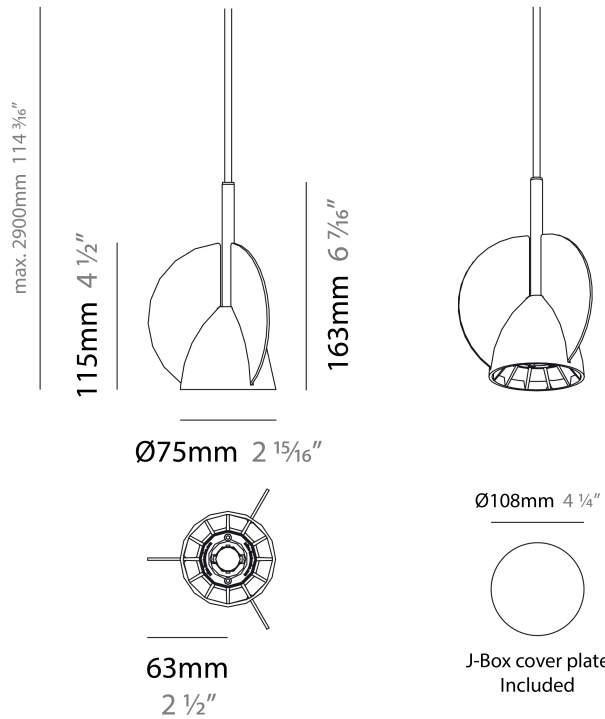

KASK SUSPENSION

D91175

PROJECT	
TYPE	
NOTES	
QUANTITY	
DATE	

GENERAL

Series: Kask
Brand: Milan
Division: Design
Mounting Type: Suspension
Mounting Location: Ceiling
Subcategory: Pendant

PHYSICAL

Diameter (mm): 75
Diameter (in): 2 ¹⁵ / ₁₆
Height (mm): 163
Height (in): 6 ⁷ / ₁₆
Max. Overall Height (mm): 2900
Max. Overall Height (in): 114 ³ / ₁₆
Weight (kg): 1.4
Weight (lbs): 3
Fixture Finish: WHI
Fixture Material: Aluminum
Cable Details: 2000mm Transparent Cable

ELECTRICAL

Lamp Type: LED
Total Output Wattage (W): 7
Dimming: Electronic Low Voltage Dimming
Input Voltage (V): 120

LED

Number of LEDs: 1
Color Temperature (°K): 2700
Nominal Lumen (lm): 560
CRI: >90 CRI

OPTICAL

RATINGS AND CERTIFICATIONS

Certified By: CSA Certified to UL and CSA Standards
IP rating: IP20

KASK SUSPENSION

D91176

GENERAL

Series: Kask
 Brand: Milan
 Division: Design
 Mounting Type: Suspension
 Mounting Location: Ceiling
 Subcategory: Pendant

PHYSICAL

Diameter (mm): 75
 Diameter (in): 2 ¹⁵/₁₆
 Height (mm): 163
 Height (in): 6 ⁷/₁₆
 Max. Overall Height (mm): 2900
 Max. Overall Height (in): 114 ³/₁₆
 Weight (kg): 1.4
 Weight (lbs): 3
 Fixture Material: Aluminum
 Cable Details: 2000mm Transparent Cable